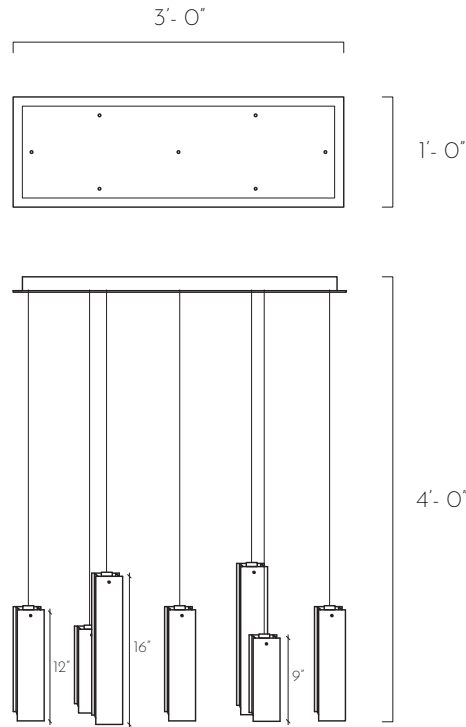

SKYLINE

7 WHITE PENDANTS RECTANGULAR CHANDELIER

DESCRIPTION

Each pendant is created with four hand-made white glass leaves in varying heights which are suspended by thin wires that stem from a custom-made ceiling base. This is a great dimmable light fixture for high ceilings (9' and up) and in various residential and commercial applications such as above a kitchen island, dining, reception, bar, working area, boardroom and lobby.

TECHINCAL SPECIFICATIONS

Designed by

AM Studio Team

Category

Pendant Chandelier

Canopy Finish

Powder coated metal in Flat White/ Sparkle Silver

Canopy Size

36" L x 12" W x 1.5" H

Pendant Colour

White

Pendant Size

2 units of 3" W x 3" D x 9" H
3 units of 3" W x 3" D x 12" H
2 units of 3" W x 3" D x 16" H

Total Drop

4' H + 2' extra wire for adjustment

Bulb

MR16 LED - 12V

Recommended Dimming Switch

Lutron CTCL-153PD
Lutron Pro

Transformer:

Magnitude E6OR12DC - 60W 12VDC - Dimmable -
Class 2 LED Driver
Input: 120V
Output: 12V

Electrical Outlet needed: 1

Approx. Weight

13 kg

Catalogue # SL-7W-36R

Note: Due to the nature of our handmade work, there may be slight variances in glass colour. AM Studio light fixtures are made to order, handmade and created in Toronto, Canada.

AM STUDIO CUSTOM LIGHTING | 1270 Castlefield Avenue, Toronto, Canada | +1 (416) - 783 4100 | info@amstudio.ca | www.amstudio.ca

UL Listed

CSA Certified

Made in Canada